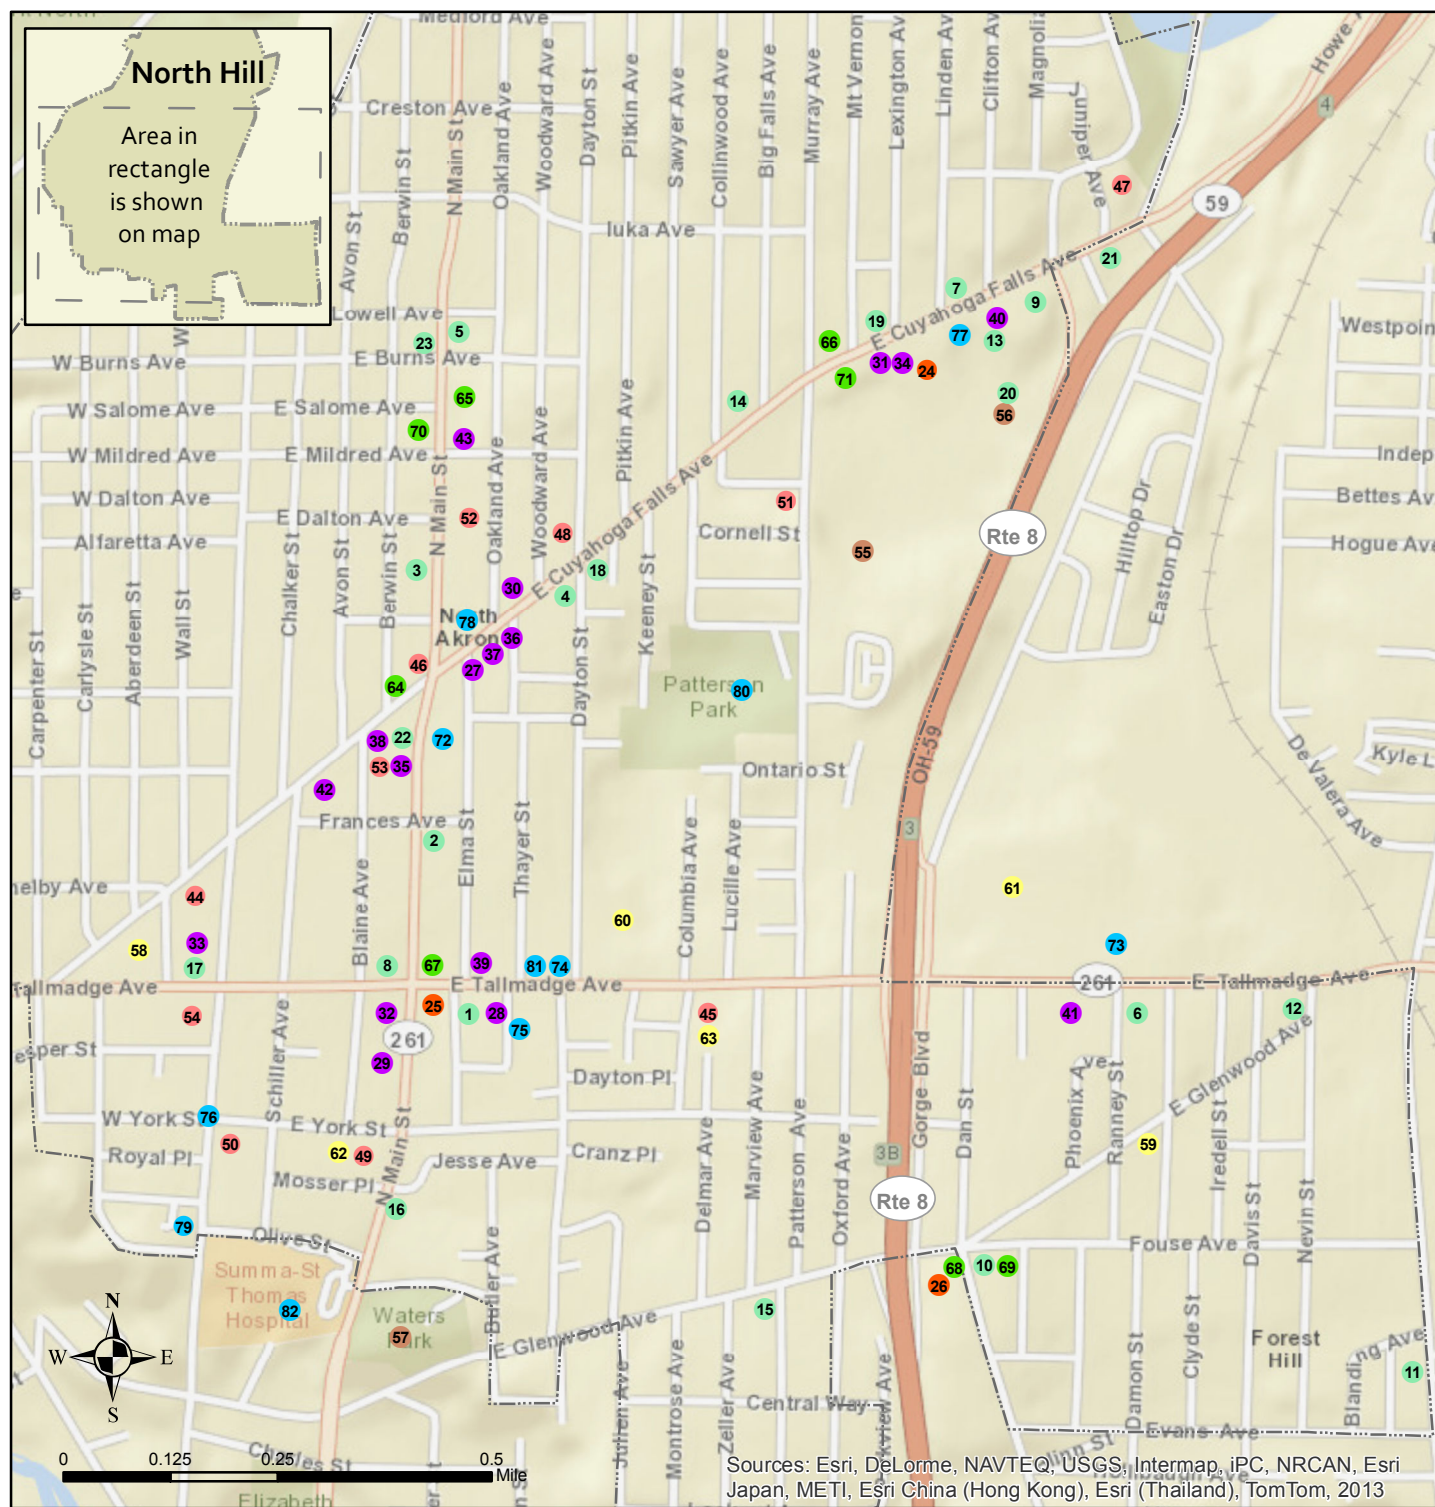

North Hill Community Map Akron, Ohio

Dining

- China House
- Church's Chicken
- Crest Bakery
- Dairy Queen
- Dante's Gameday Grille
- Devitis Italian Market & Deli
- Dontino's Italian Restaurant
- Emidio & Sons
- Farmer Boy Restaurant
- Five Corners Deli
- Fred's Diner
- Louie's Bar and Grille
- Mr. Trompo's Mexican Food
- Nepali Kitchen
- New York Style Pizza
- Parasson's Italian Restaurant
- Popeyes
- Ranchero's Taqueria
- Rasiccio's Pizza
- Stray Dog Cart
- Swenson's
- The Office Bistro
- Wise Guys

Shopping

- Abbey Anne's Shop
- Asian Market
- Bista Brothers Asian Grocery
- CVS Pharmacy
- Dhimal's Mini Mart
- Dollar General
- Family Dollar
- Family Dollar
- Family Grocery
- Morris's International Market
- Namaste Market
- Neighbors Apparel
- Nepali Bazaar/ Rohan Jewelers
- San Miguel's Latin Market
- Save A Lot
- Servi Express Grocery
- Thanaone's Asian Market

Services

- Above & Beyond Day Care
- Cartel Auto Service
- Circle K
- Circle K
- Kane Sign Company
- L.A. Alterations
- North Hill Laundries
- Zim's Carburetor & Tune-Up

Social Services

- Alcoholics Anonymous
- Fire Station
- International Institute of Akron
- Labor Ready
- North Hill Community House
- North Hill Post Office
- North Hill Public Library
- Oriana House
- Patterson Community Center
- Pregnancy Care
- Summa Hospital - St. Thomas

Sources: Esri, DeLorme, NAVTEQ, USGS, Intermap, iPC, NRCAN, Esri Japan, METI, Esri China (Hong Kong), Esri (Thailand), TomTom, 2013